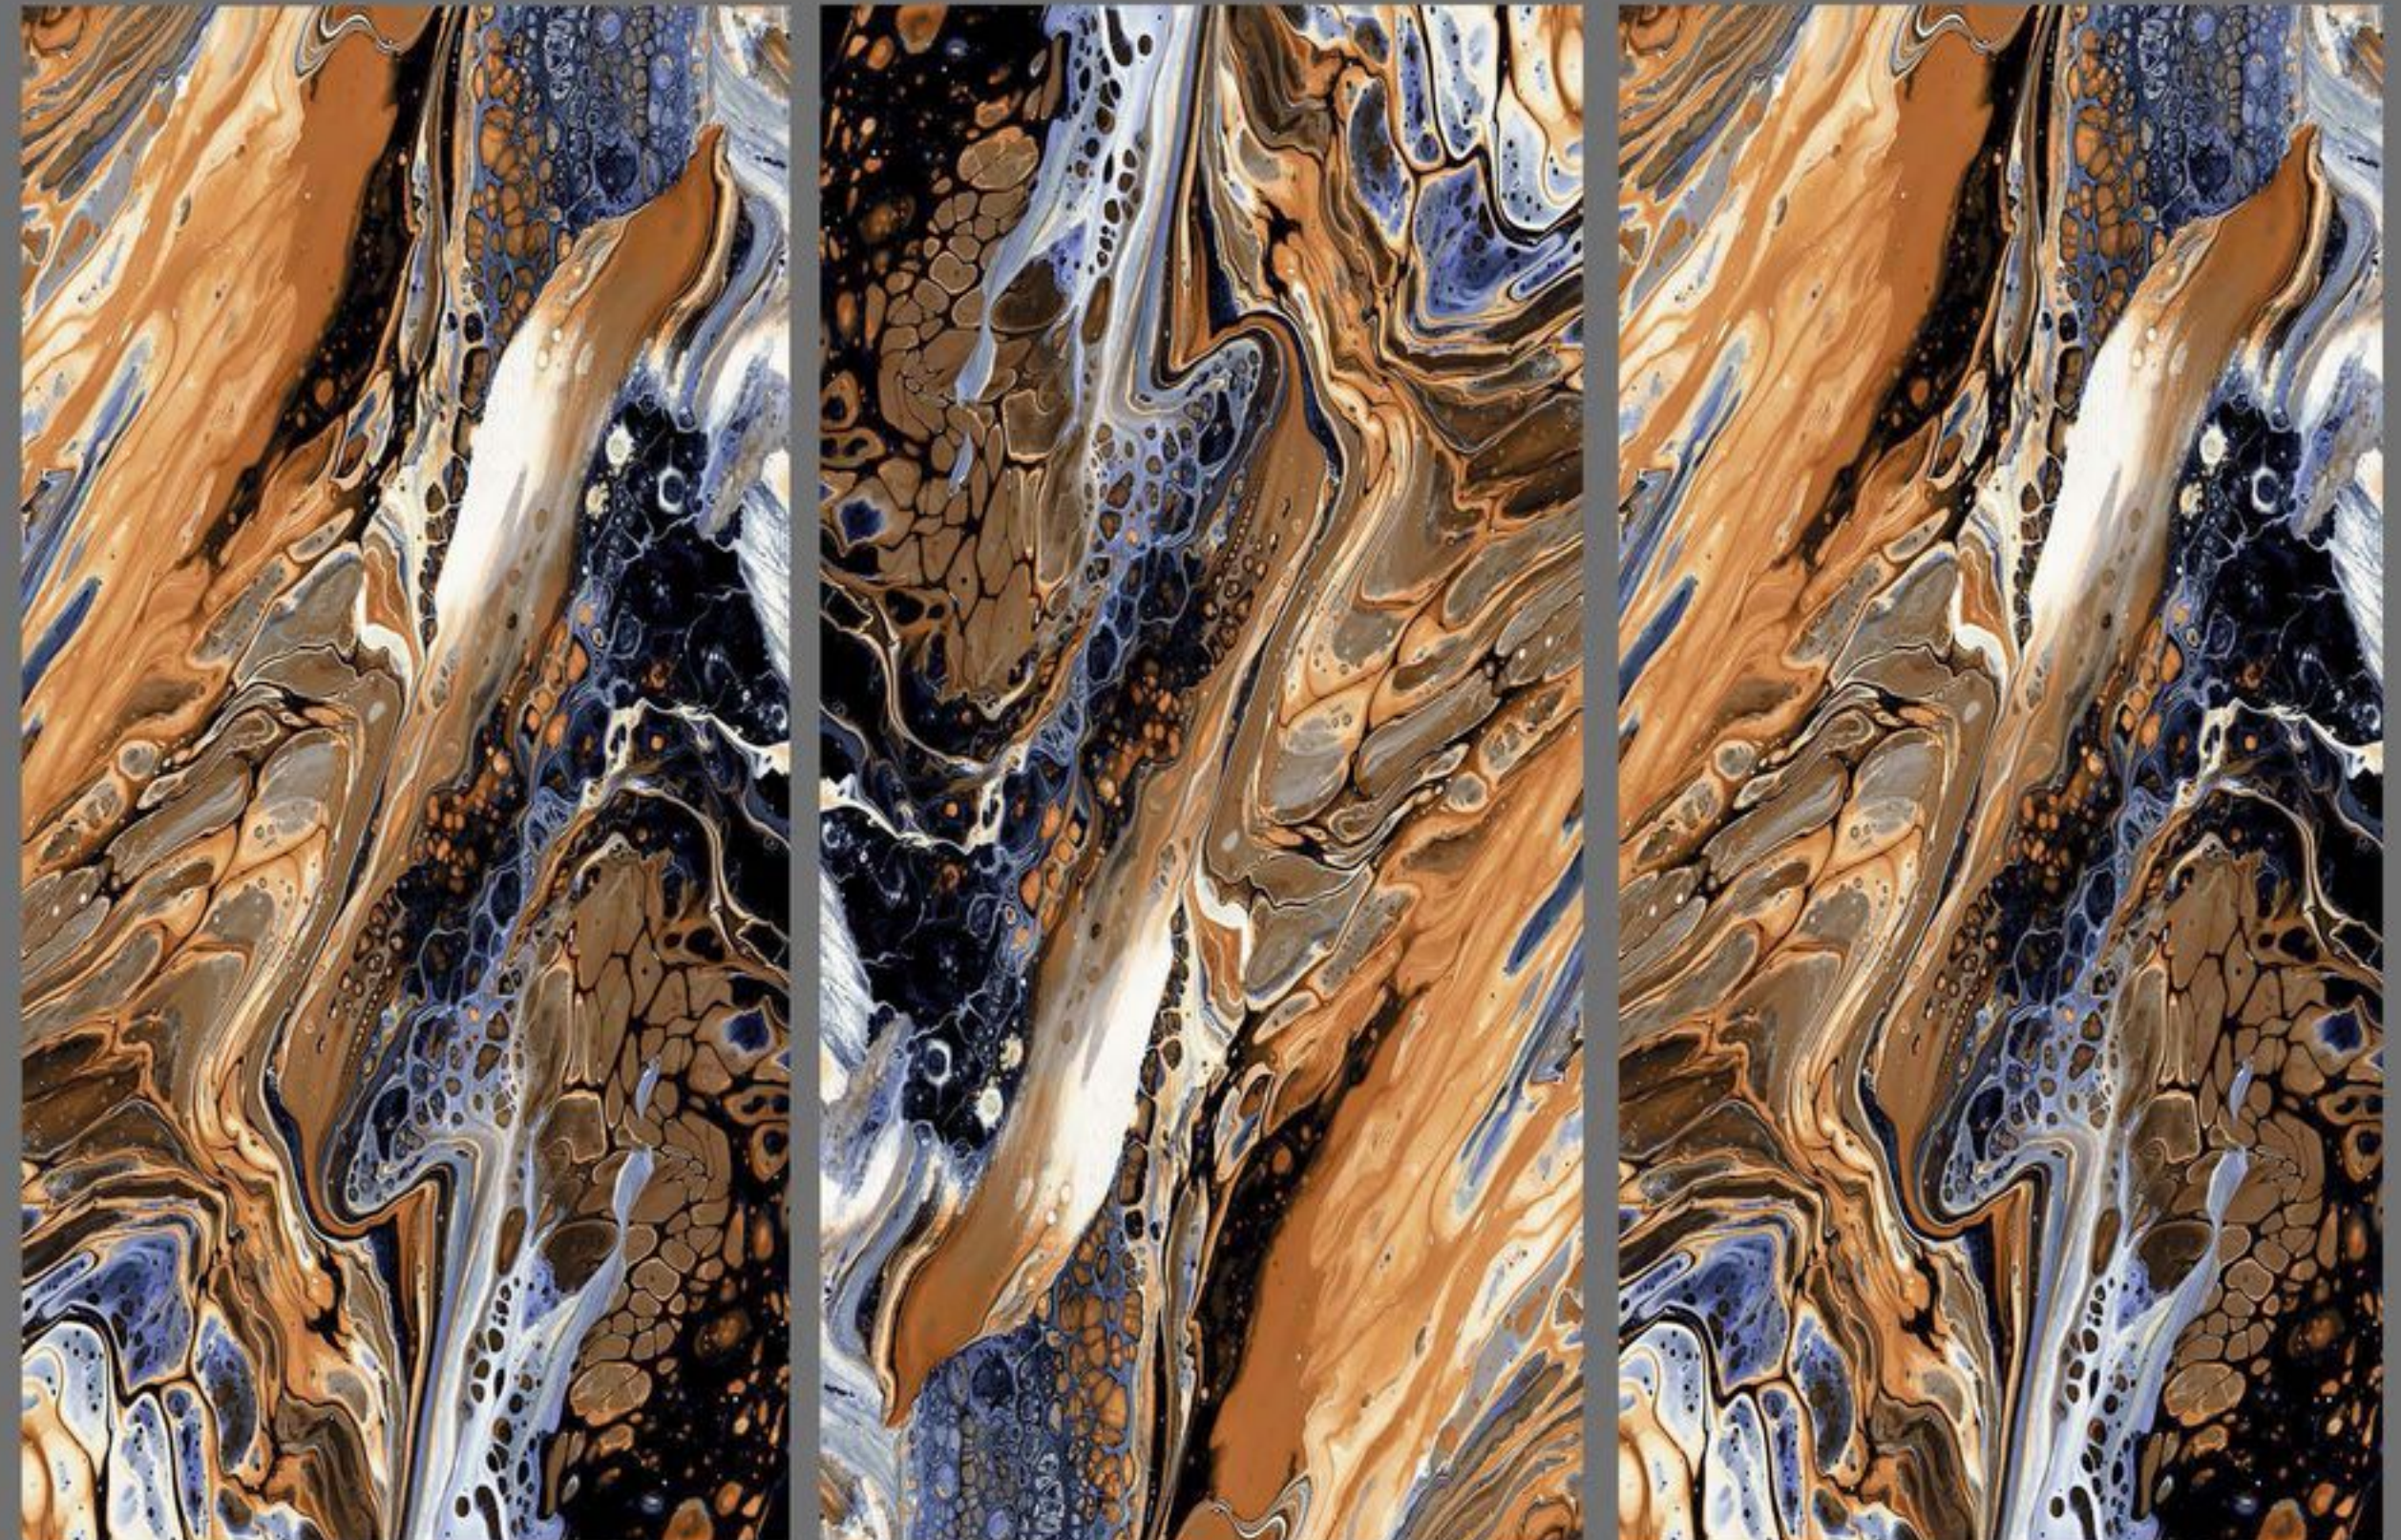

600X1200 HIGH GLOSSY

SIENA GROUP

MARINA PEDRA

600X1200 HIGH GLOSSY

SIENA GROUP

MARKINIA_WHITE

600X1200 HIGH GLOSSY

SIENA GROUP

MARPOLO BLUE

600X1200 HIGH GLOSSY

SIENA GROUP

MARPOLO BROWN

600X1200 HIGH GLOSSY

SIENA GROUP

MASQUT BROWN

600X1200 HIGH GLOSSY