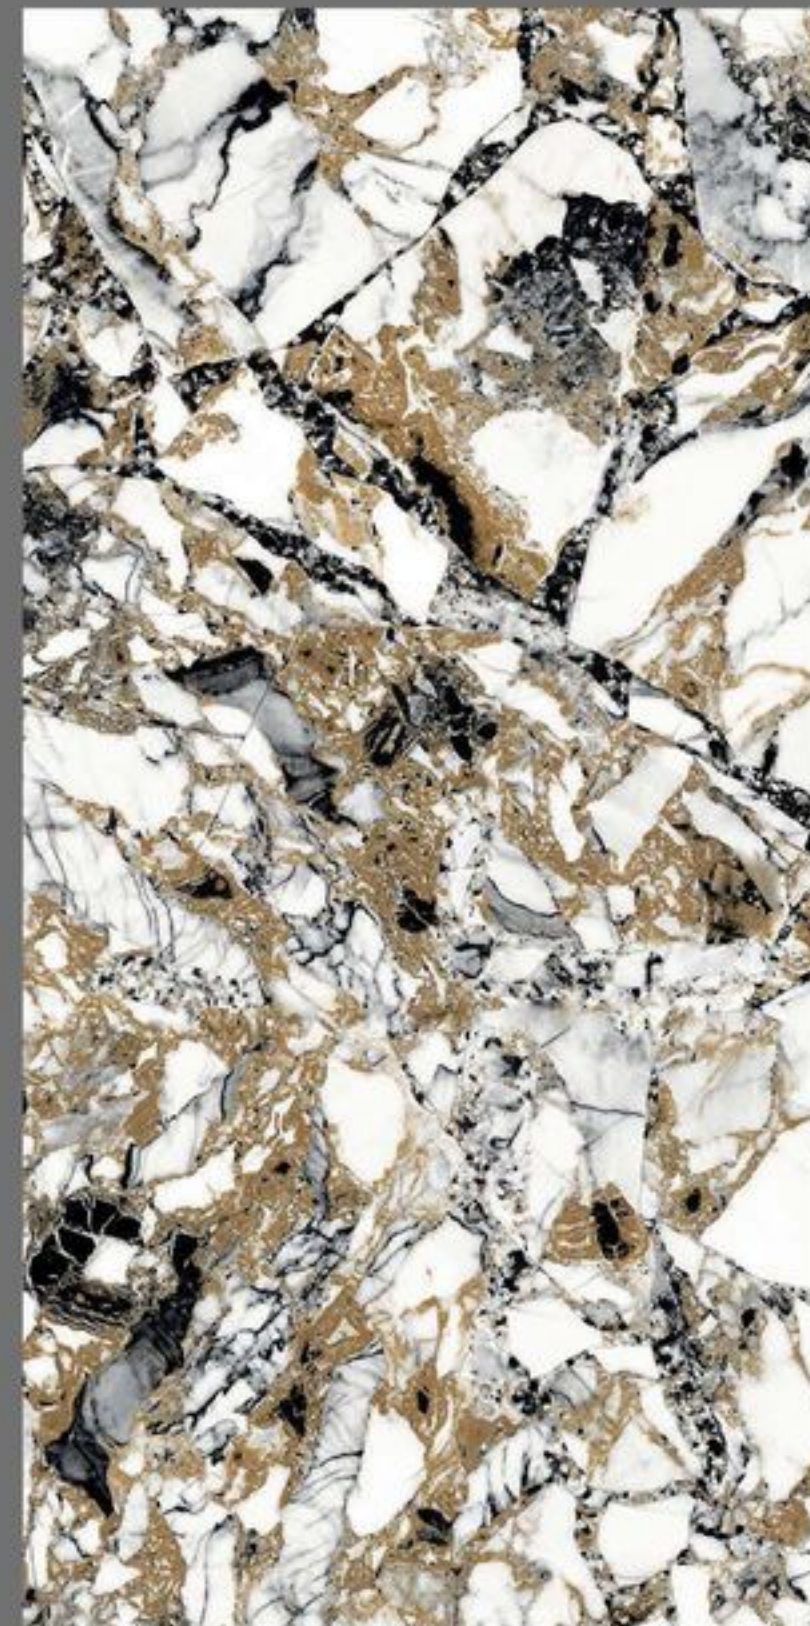

SIENA GROUP

BOSTAN NATURAL

600X1200 HIGH GLOSSY