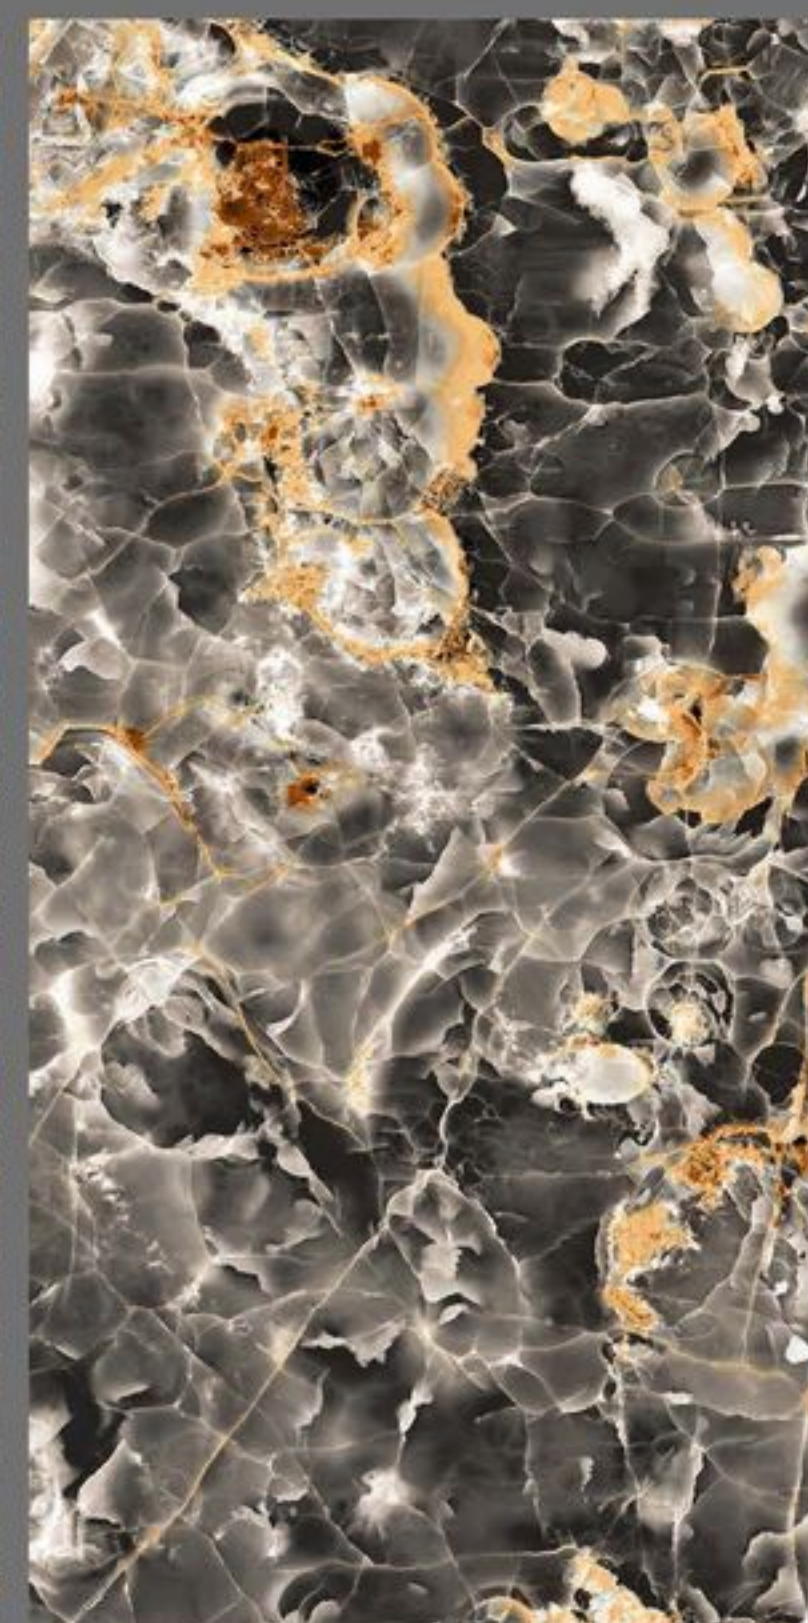

AZURITE BLUE

600X1200 HIGH GLOSSY

SIENA GROUP

BOSTAN NATURAL

600X1200 HIGH GLOSSY

SIENA GROUP

BRESSA BLACK

600X1200 HIGH GLOSSY