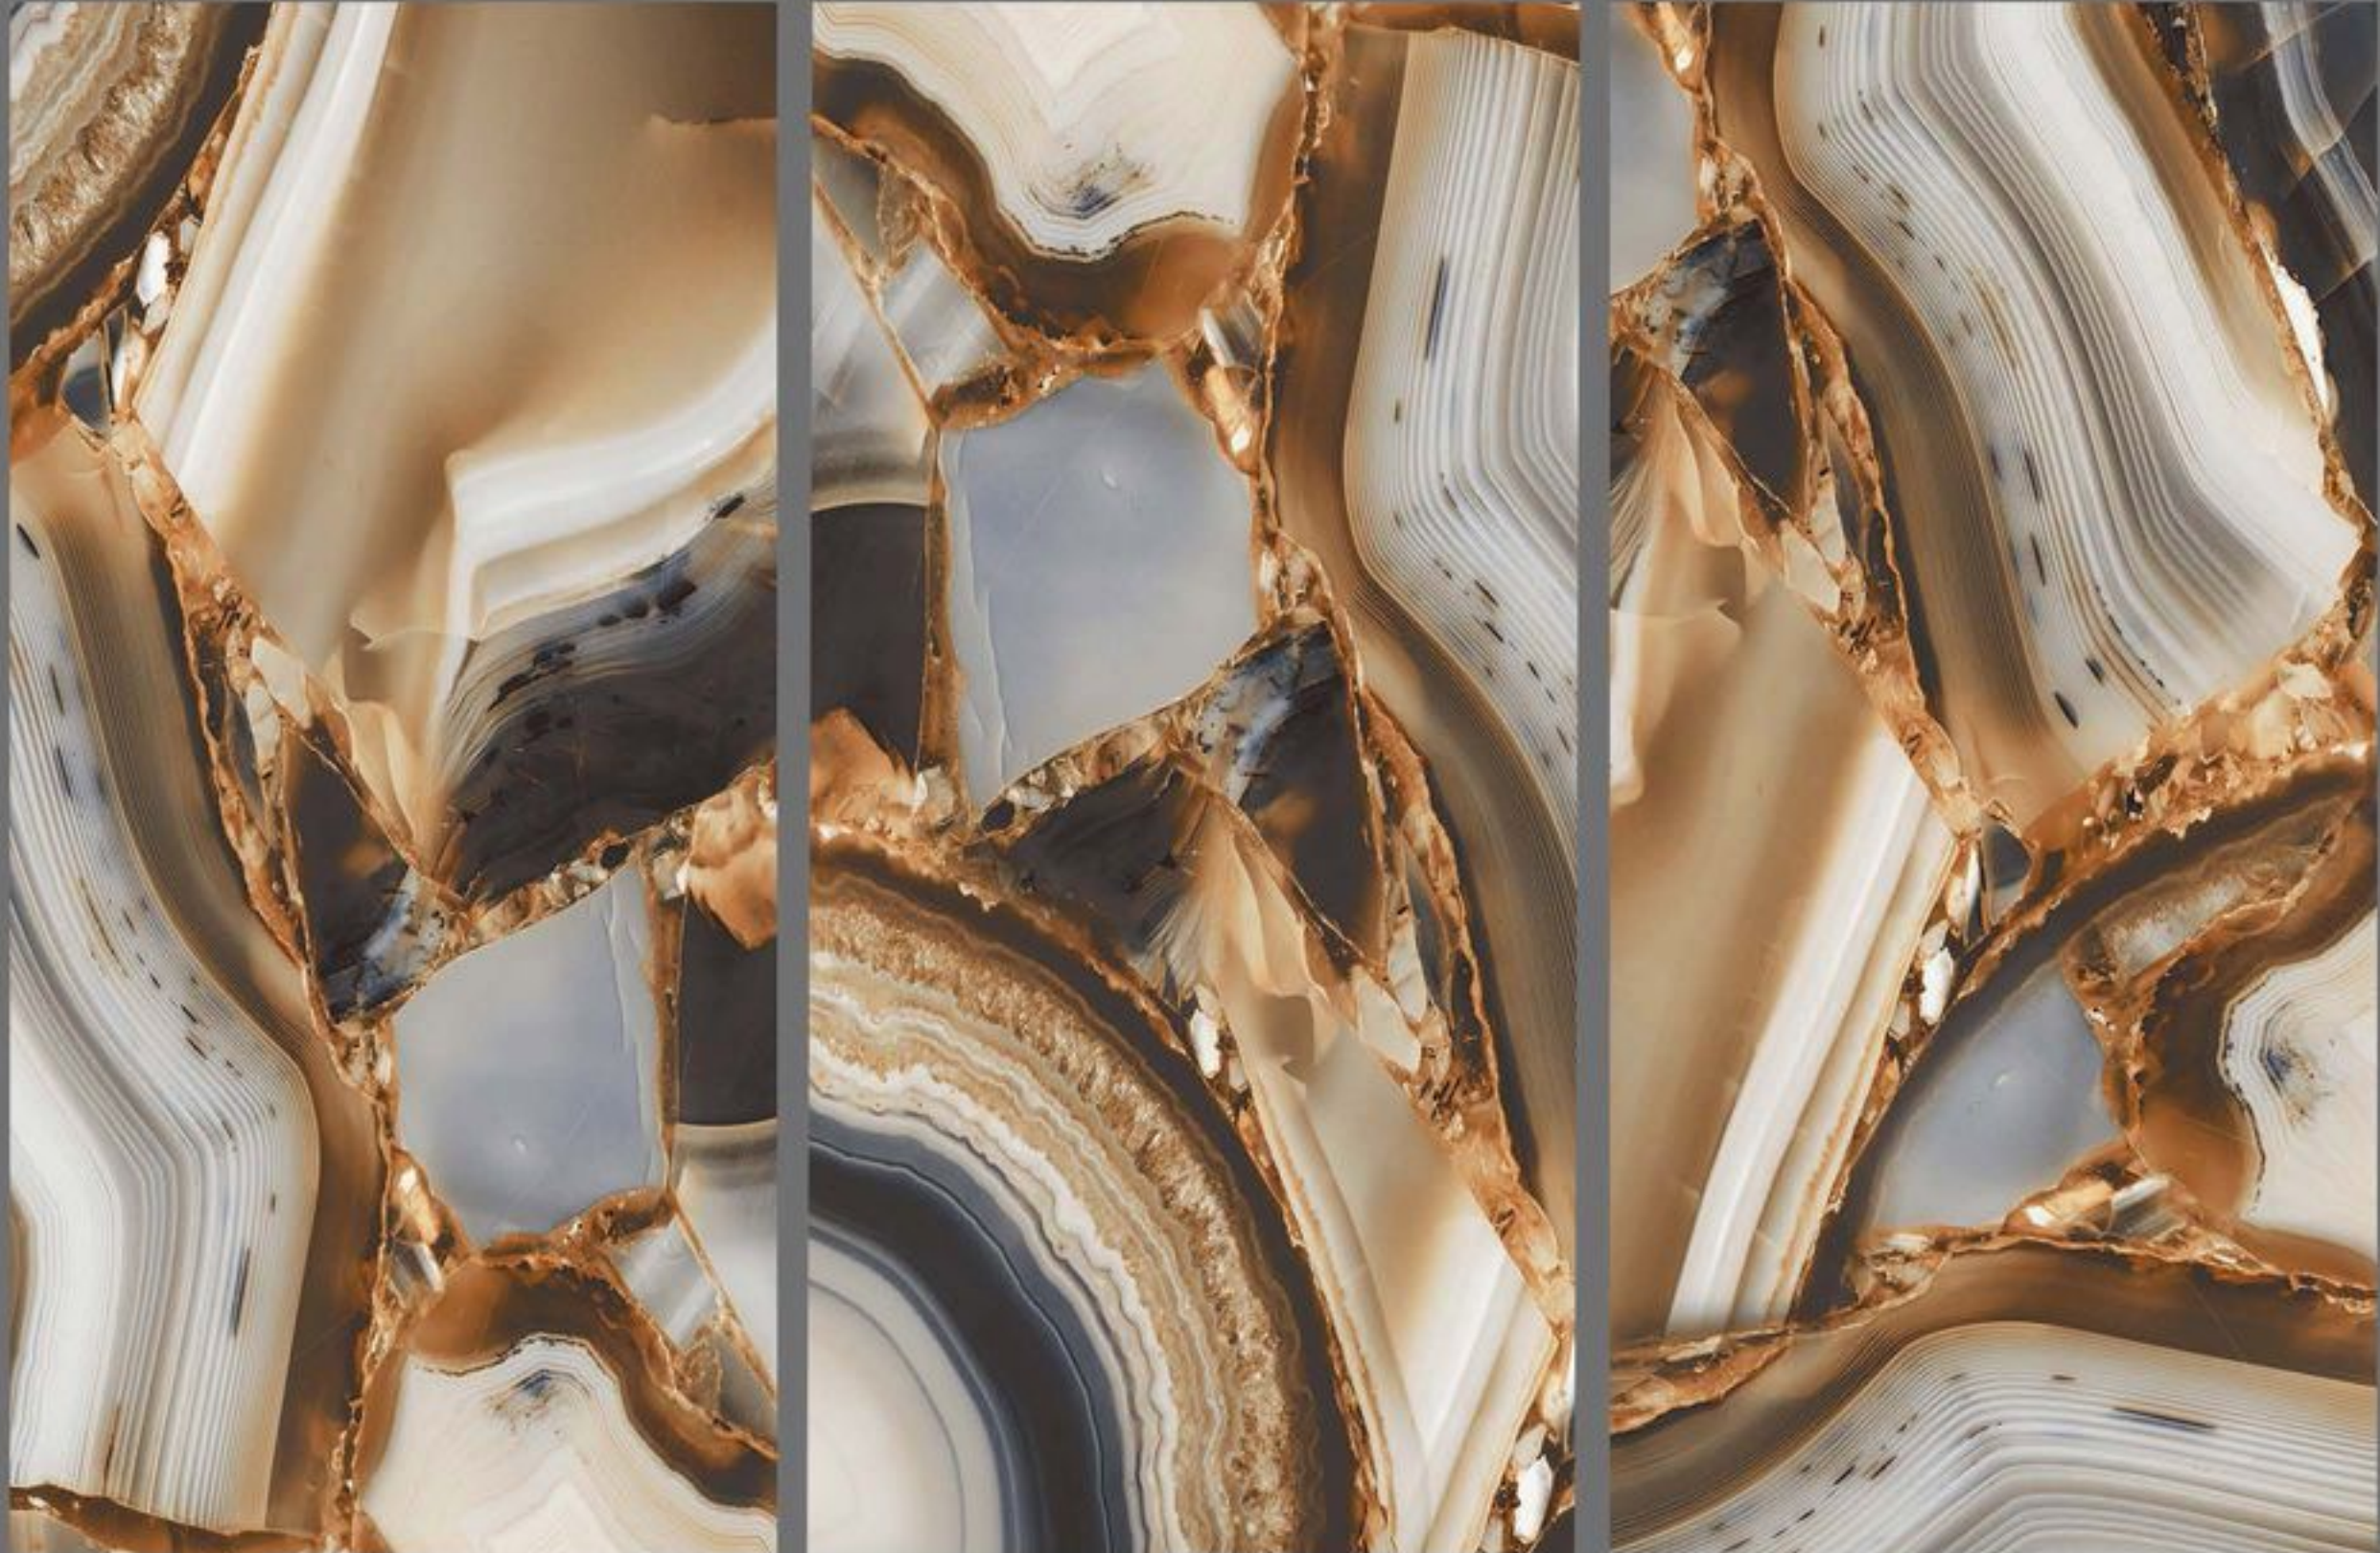

SIENA GROUP

GRAFITO NERO

600X1200 HIGH GLOSSY

SIENA GROUP

HEIMER DIAMOND

600X1200 HIGH GLOSSY

SIENA GROUP

IKONY BLACK